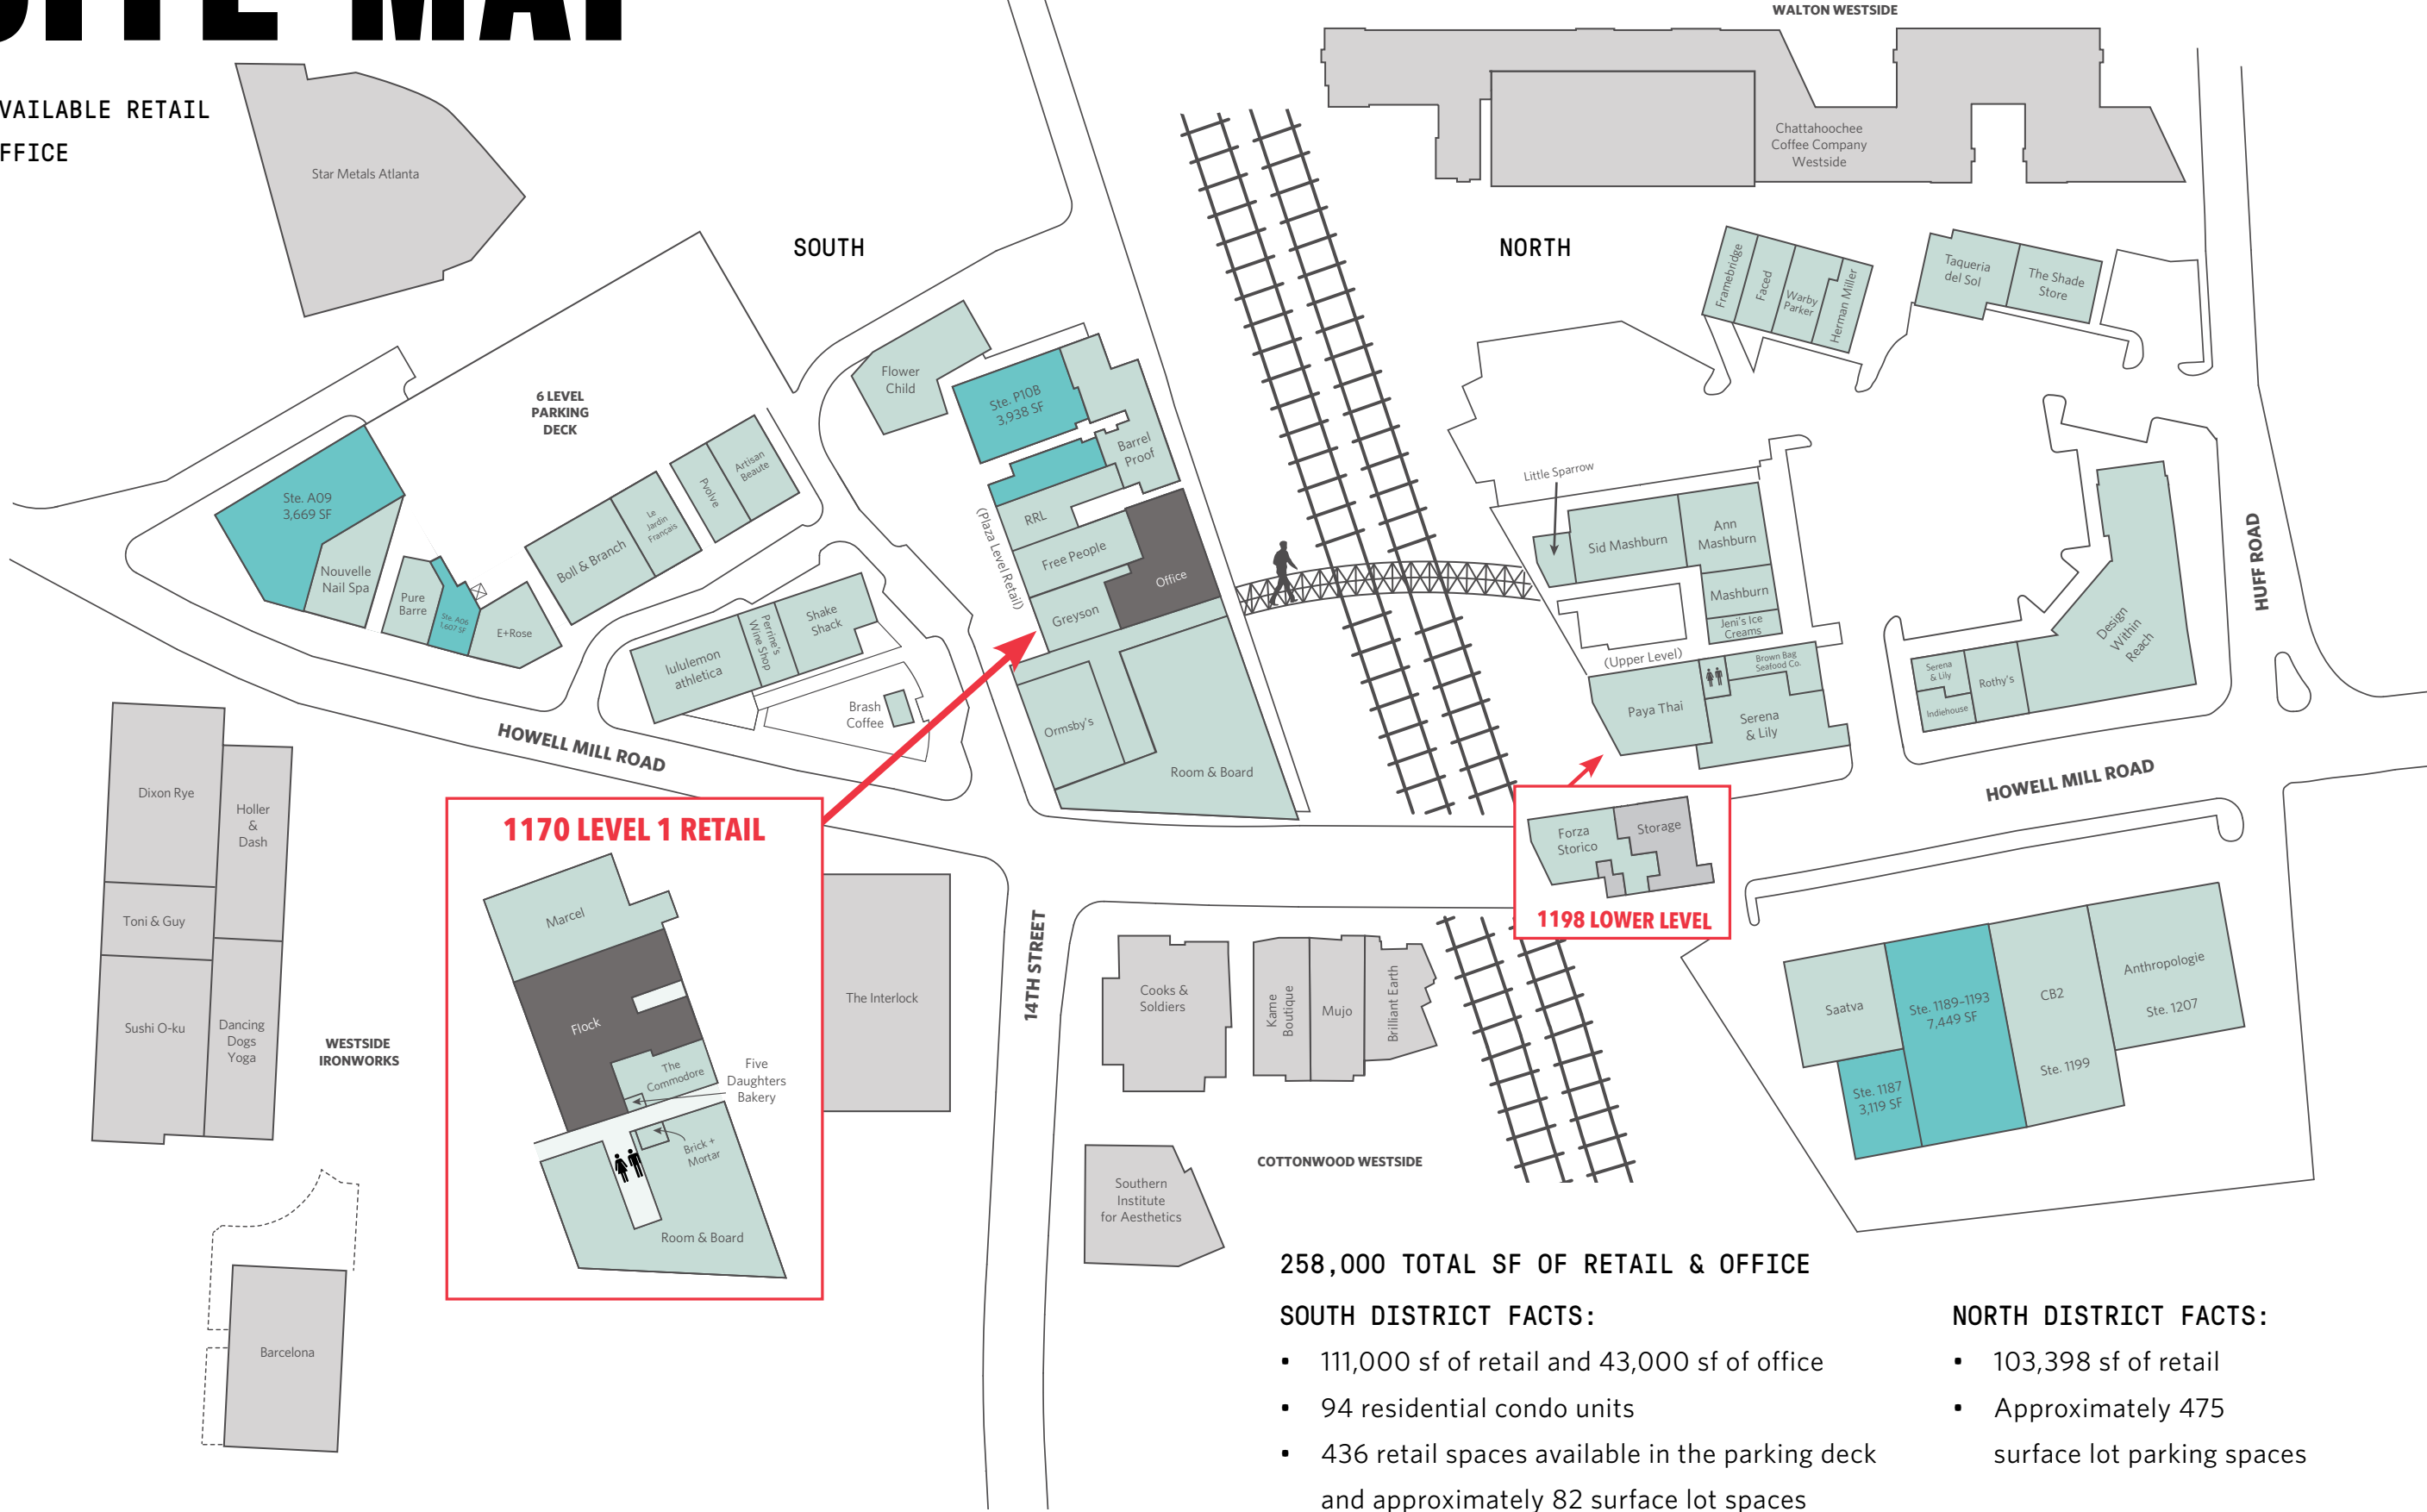

SITE MAP

■ AVAILABLE RETAIL
■ OFFICE

1170 LEVEL 1 RETAIL

Marcel
Flock
The Commodore
Five Daughters Bakery
Brick + Mortar
Room & Board

1198 LOWER LEVEL

Forza Storico
Storage

258,000 TOTAL SF OF RETAIL & OFFICE

SOUTH DISTRICT FACTS:

- 111,000 sf of retail and 43,000 sf of office
- 94 residential condo units
- 436 retail spaces available in the parking deck and approximately 82 surface lot spaces

NORTH DISTRICT FACTS:

- 103,398 sf of retail
- Approximately 475 surface lot parking spaces

★ = Prospective Tenants