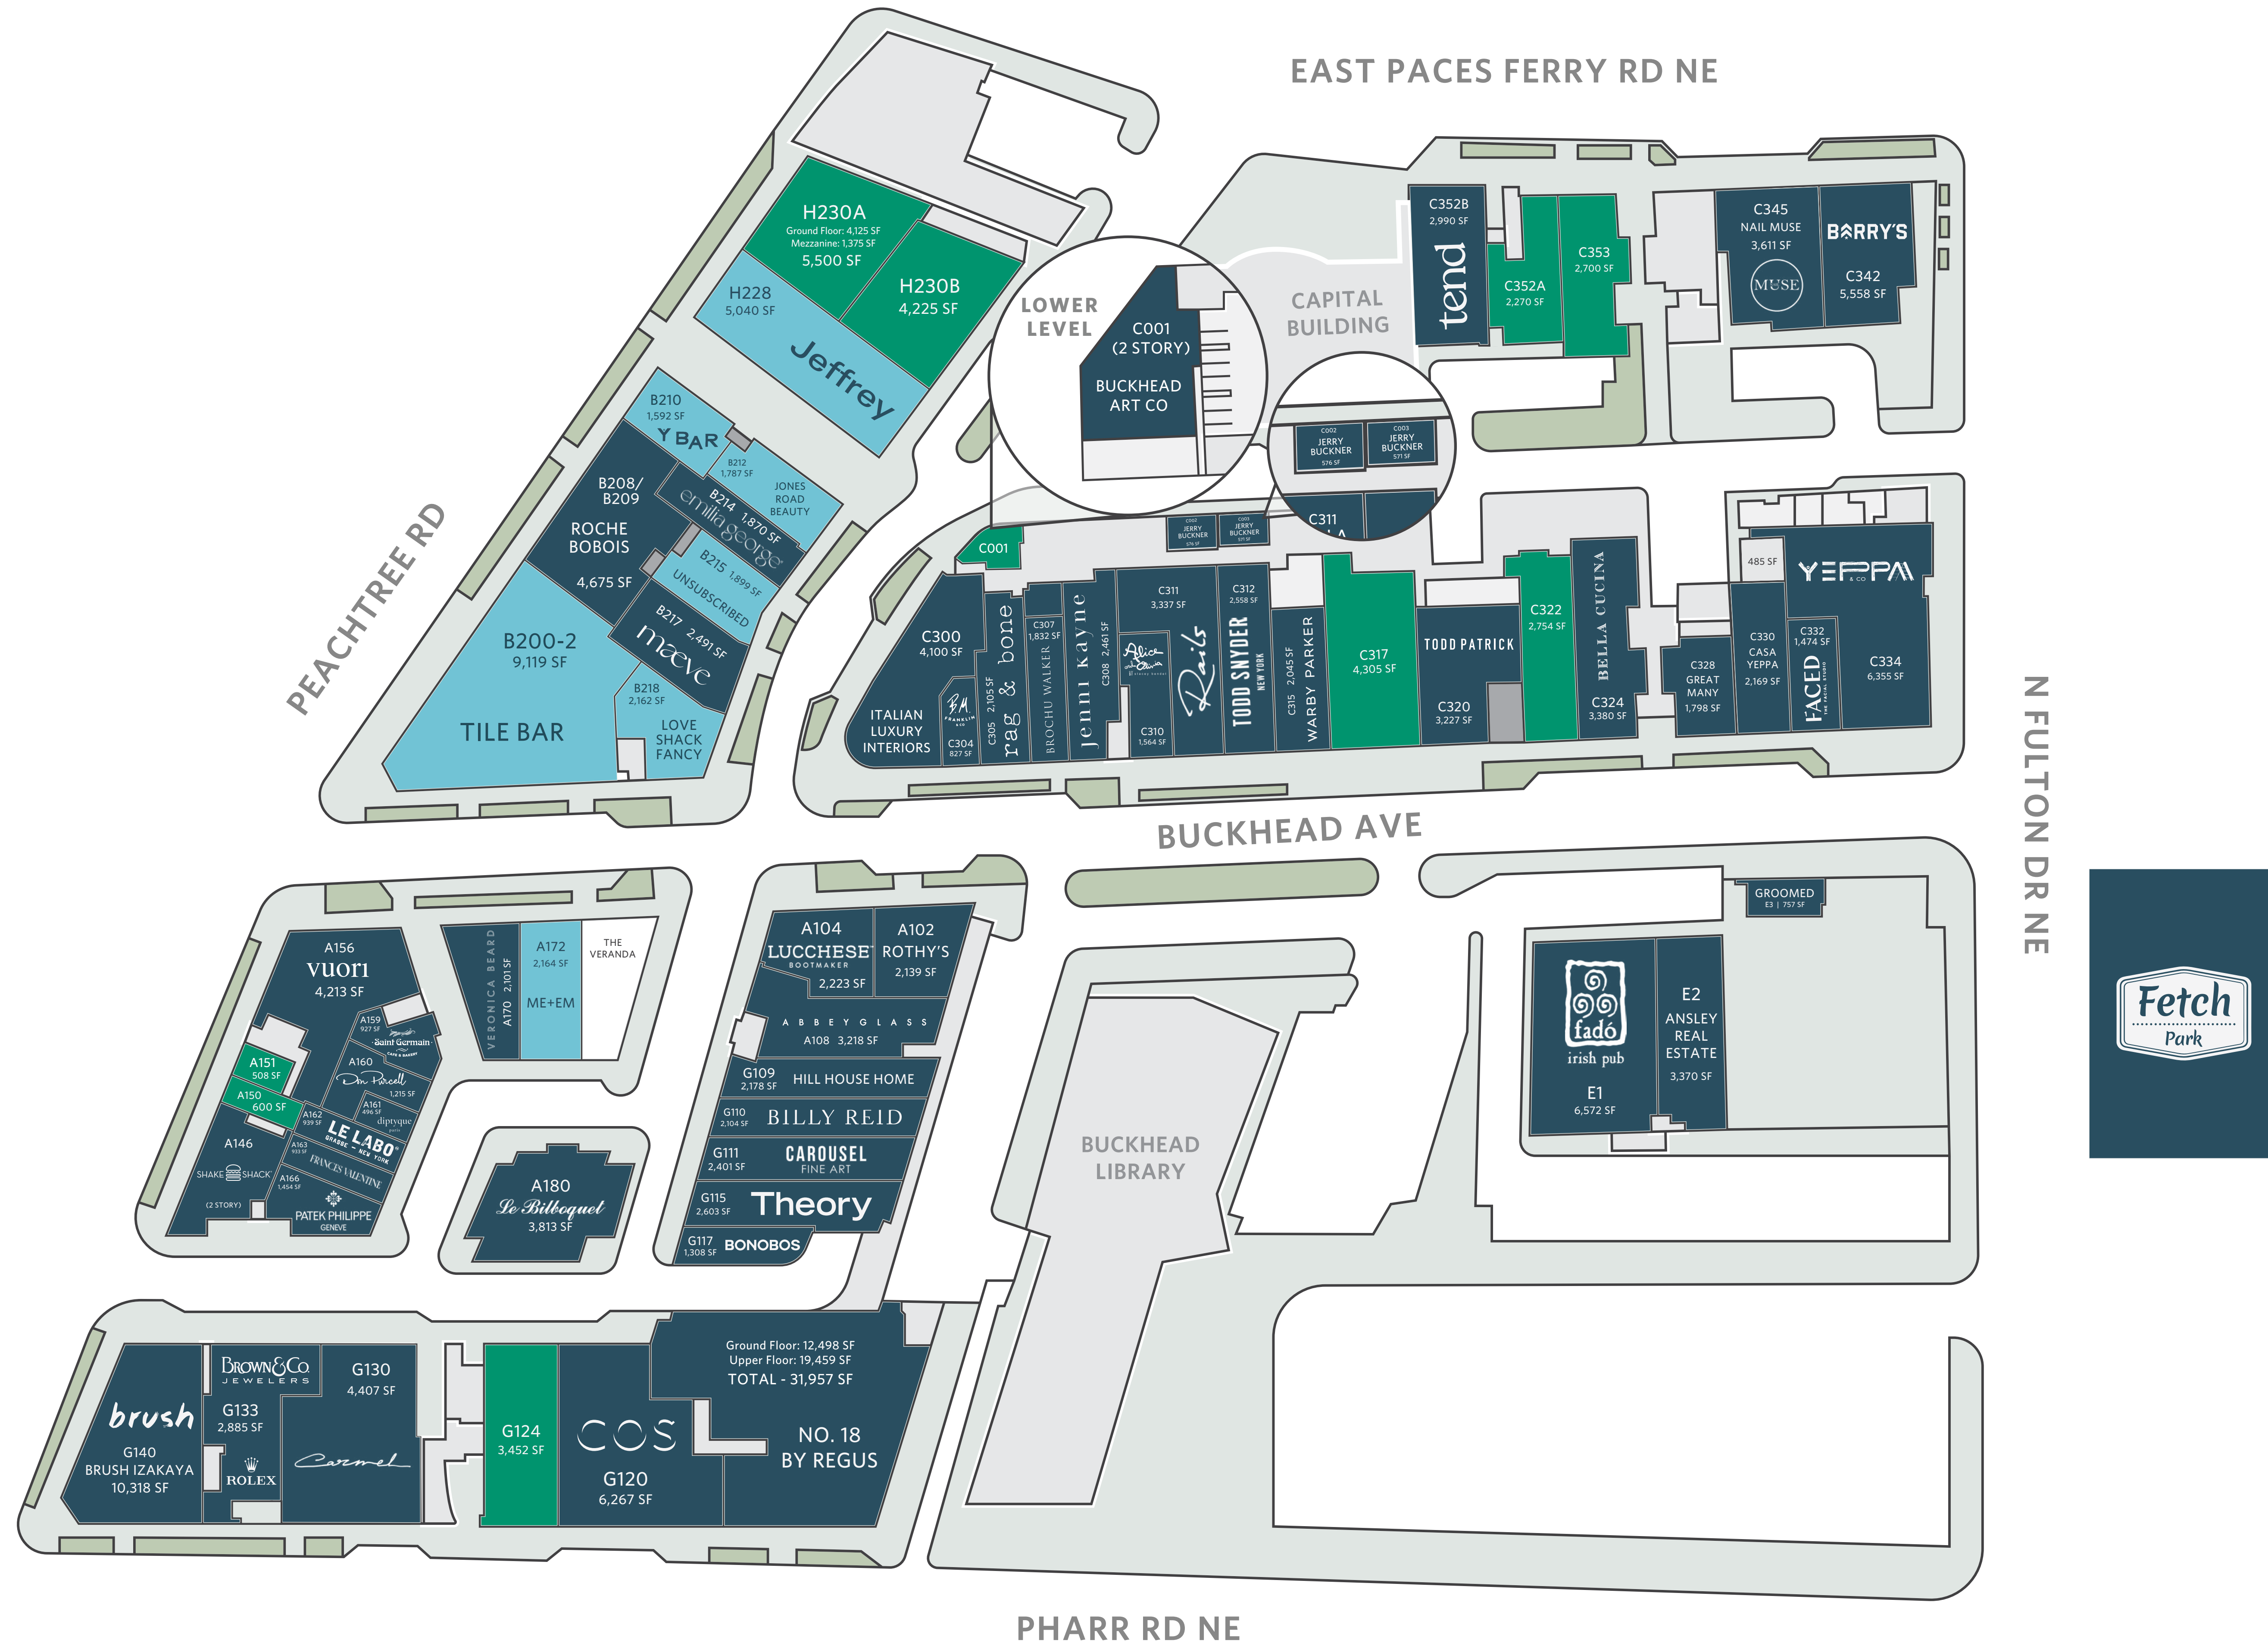

Buckhead Village Site Plan

LEVEL ONE

KEY

- Leased
- Leased/Not Open
- Vacant

Buckhead Village Site Plan

LEVEL TWO

KEY

- Leased
- Leased/Not Open
- Vacant

BUILDING A & G LEVEL 2

BUILDING C LEVEL 2

Buckhead Village Site Plan

PHARR ROAD

KEY

- Leased
- Leased/Not Open
- Vacant